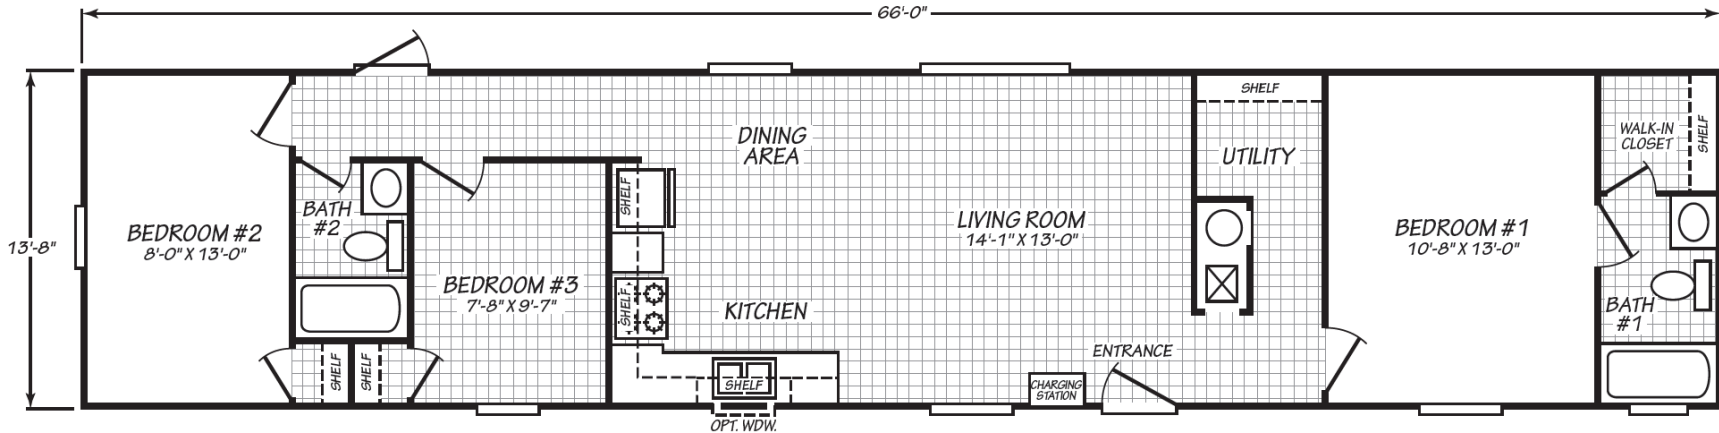

# Woodlawn

Blue Ridge Single Series

901 SQ. FT. (Approximate) 3 Bedrooms, 2 Baths

Last Updated: 7-25-22

ALT. BEDROOM #2 PLAN

**FACTORY EXPO HOME CENTERS**

90 Weaver Street  
Rocky Mount, VA 24151

**FactoryExpoMobileHomes.com | 1-800-574-8523**