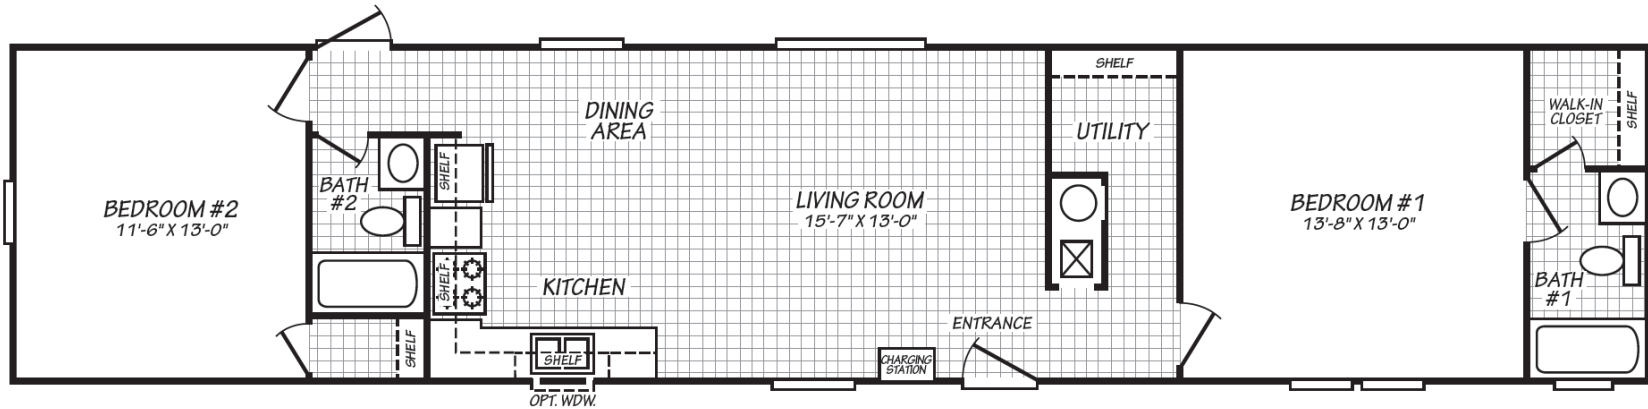

# Woodlawn

Blue Ridge Single Series

901 SQ. FT. (Approximate) 3 Bedrooms, 2 Baths

Last Updated: 7-25-22

ALT. BEDROOM #2 PLAN

**FACTORY EXPO HOME CENTERS**

90 Weaver Street  
Rocky Mount, VA 24151

**FactoryExpoMobileHomes.com | 1-800-574-8523**