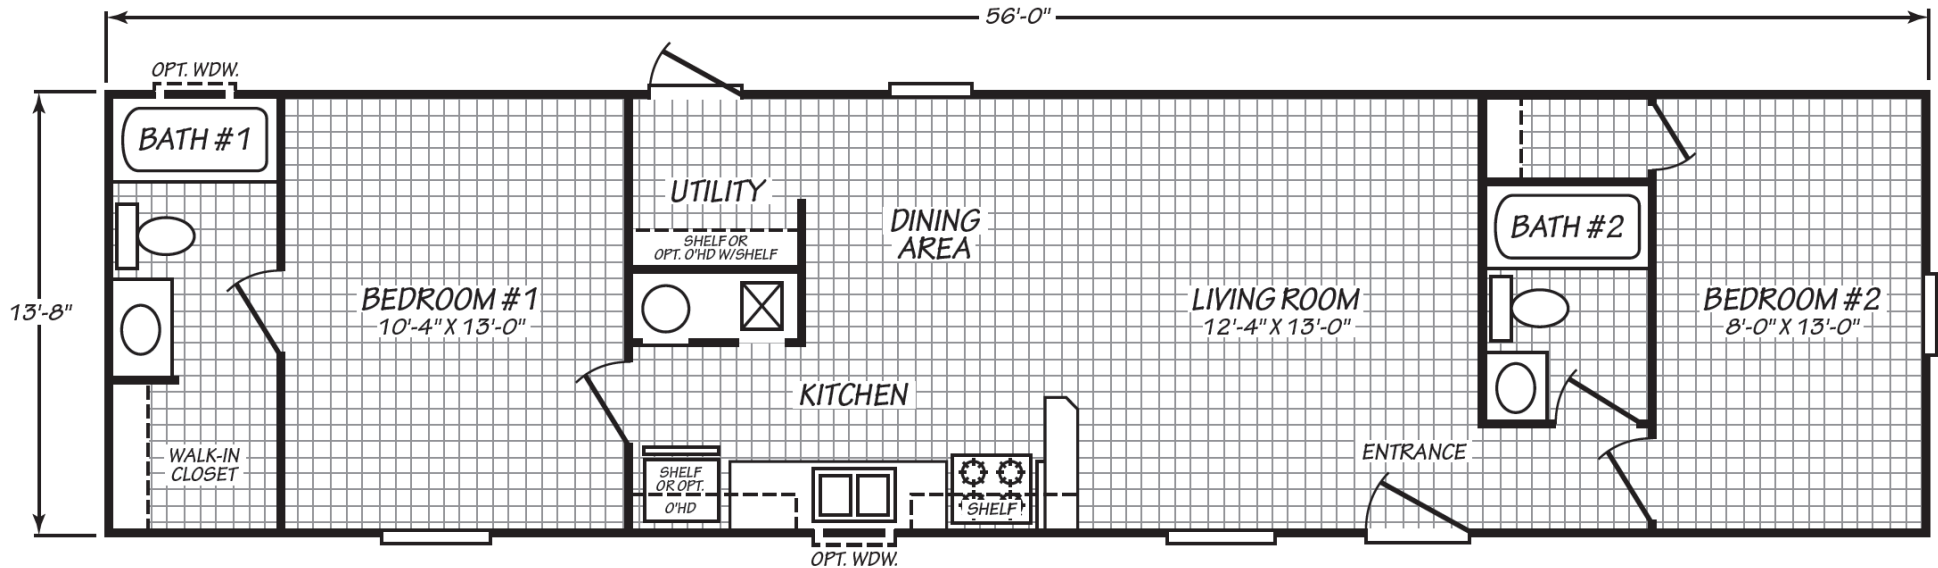

Wickerton

Blue Ridge Single Series

765 SQ. FT. (Approximate) 2 Bedrooms, 2 Baths

Last Updated: 4-10-23

FACTORY EXPO HOME CENTERS
90 Weaver Street
Rocky Mount, VA 24151

FactoryExpoMobileHomes.com | 1-800-574-8523