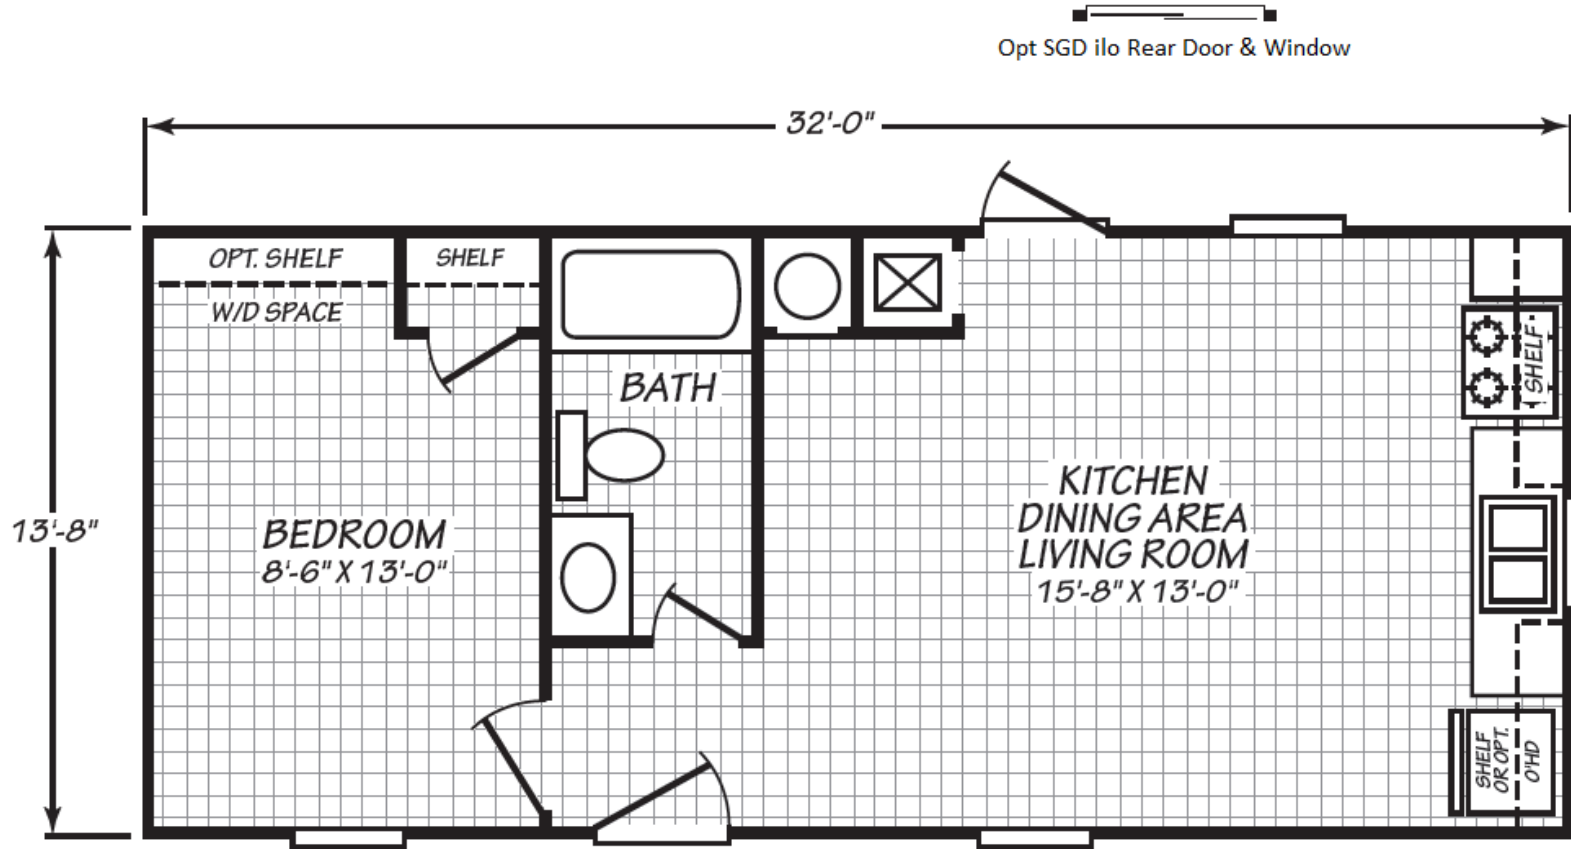

# Verne

Expo Elite Series

437 SQ. FT. (Approximate) 1 Bedroom, 1 Bath

Last Updated: 4-3-23

**FACTORY EXPO HOME CENTERS**  
90 Weaver Street  
Rocky Mount, VA 24151

**FactoryExpoMobileHomes.com | 1-800-574-8523**