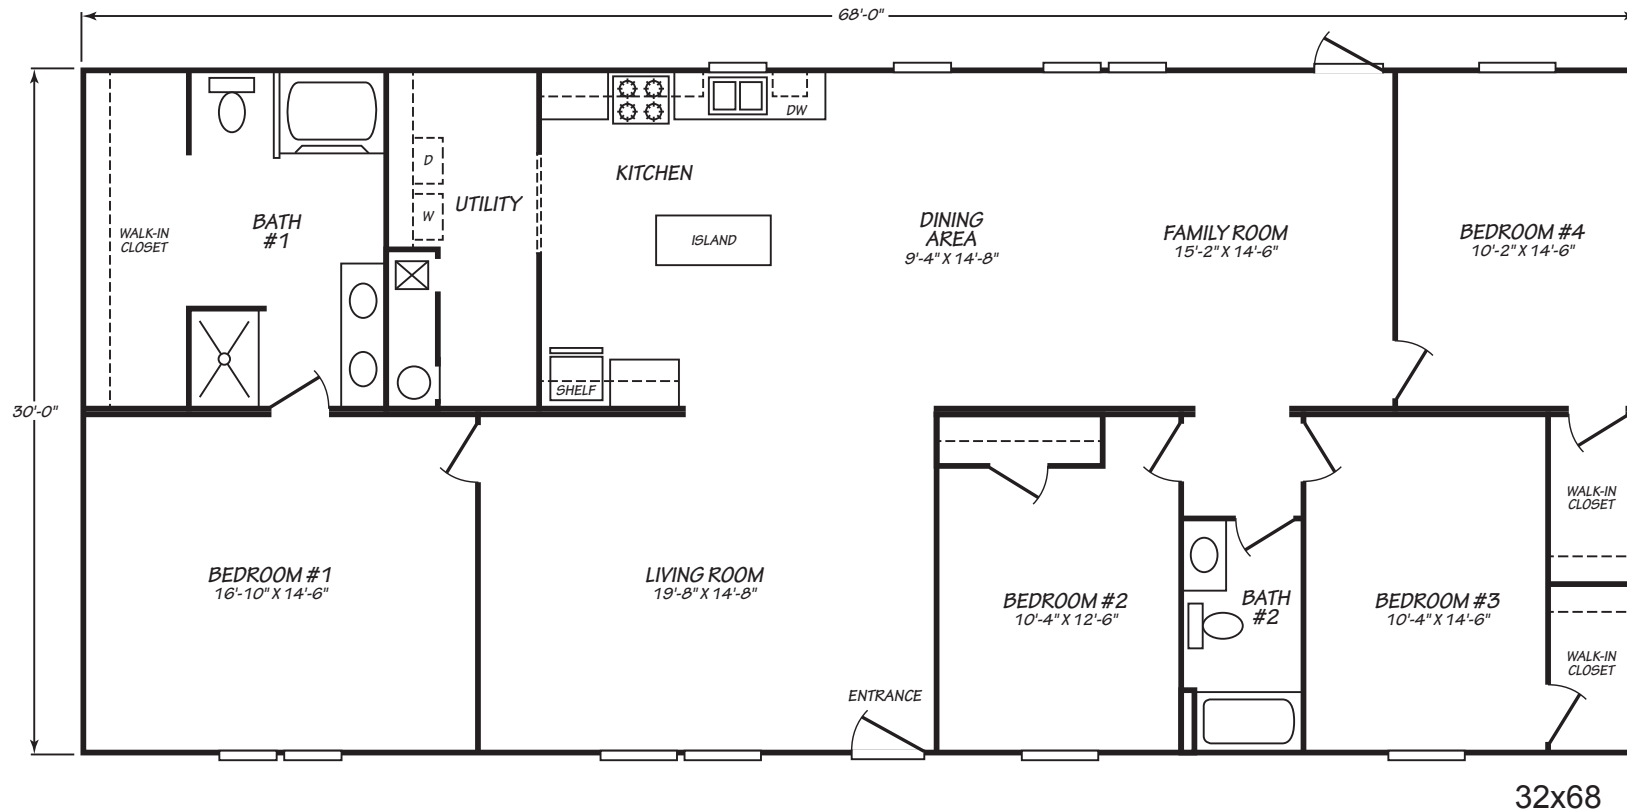

Vansant

Phoenix Series

2,040 SQ. FT. (Approximate) 4 Bedroom, 2 Bath

Last Updated: 8-30-23

FACTORY EXPO HOME CENTERS
90 Weaver Street
Rocky Mount, VA 24151

FactoryExpoMobileHomes.com | 1-800-574-8523

IMPORTANT: Alta Cima Corp reserves the right to modify, cancel or substitute products or features of this event at any time without prior notice or obligation. Pictures and other promotional materials are representative and may depict or contain floor plans, square footages, elevations, options, upgrades, extra design features, decorations, floor coverings, specialty light fixtures, custom paint and wall coverings, window treatments, landscaping, sound and alarm systems, furnishings, appliances, and other designer/decorator features and amenities that are not included as part of the home and/or may not be available at all locations. Home, pricing and community information is subject to change, and homes to prior sale, at any time without notice or obligation. ©2020 Alta Cima Corp. All rights reserved.