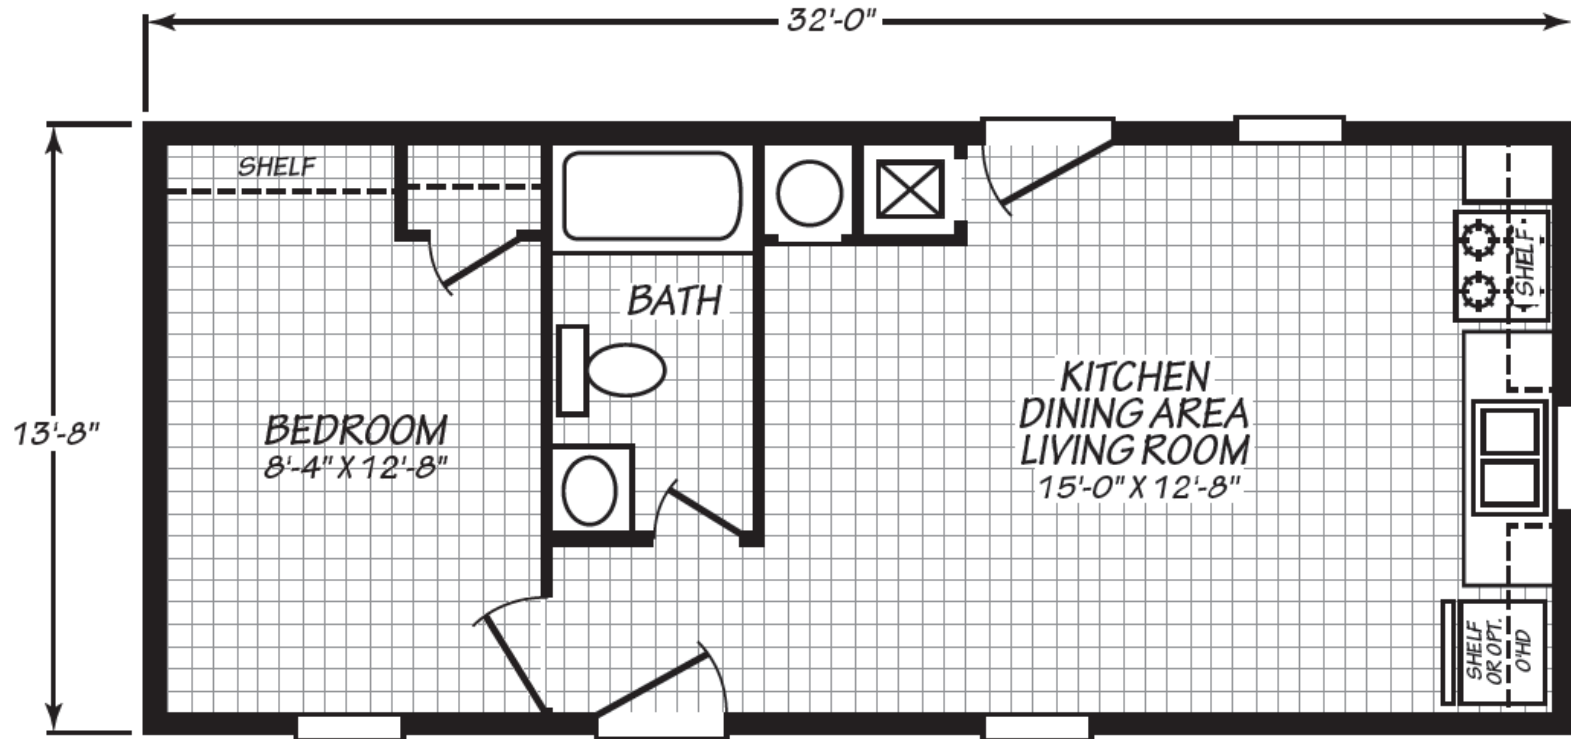

# Thrifty

Expo Elite Series

437 SQ. FT. (Approximate) 1 Bedroom, 1 Bath

Last Updated: 6-13-24

\*Special Value Home, Limit 1 per Customer

**FACTORY EXPO HOME CENTERS**  
90 Weaver Street  
Rocky Mount, VA 24151