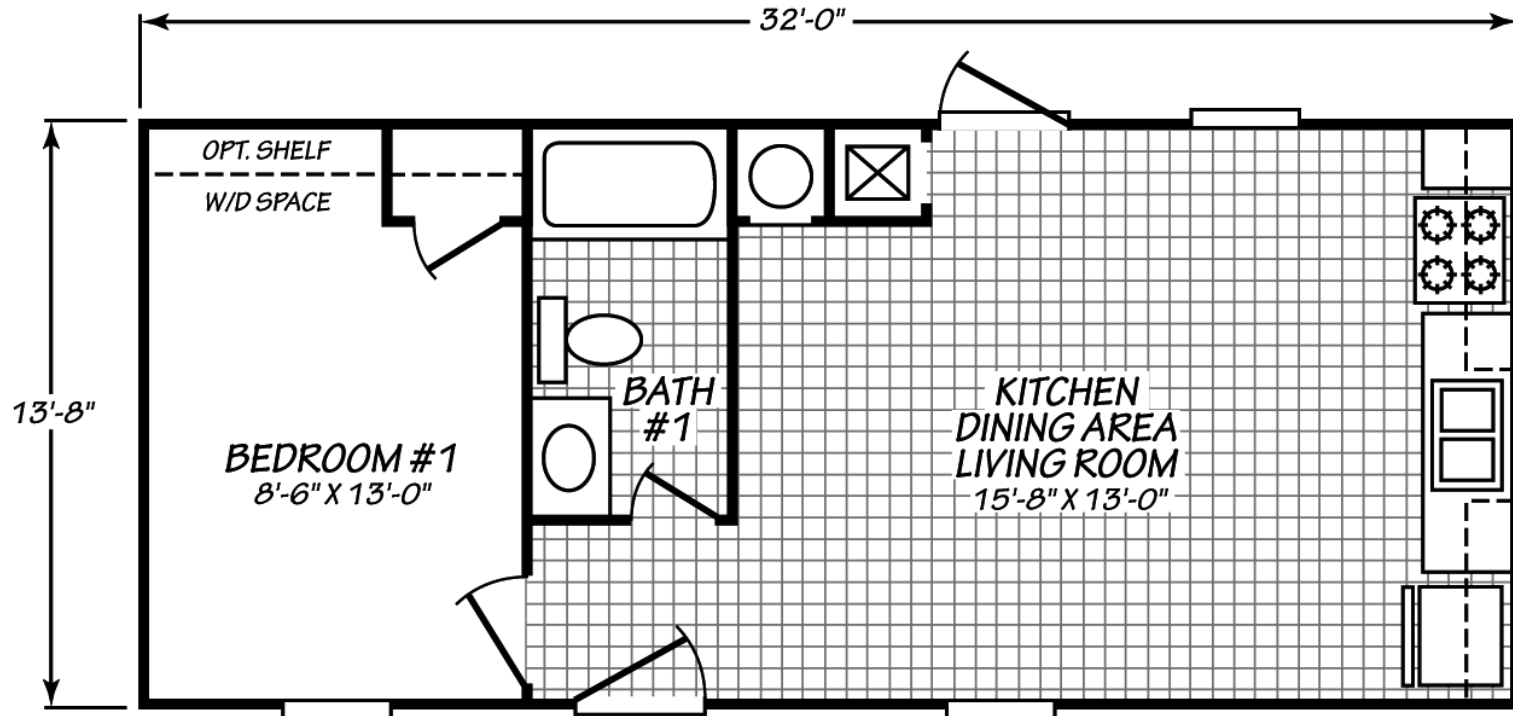

Thrifty 1

Expo Elite Series

437 SQ. FT. (Approximate) 1 Bedroom, 1 Bath

Last Updated: 2-2-21

*Special Value Home, Limit 1 per Customer

FACTORY EXPO HOME CENTERS
90 Weaver Street
Rocky Mount, VA 24151

FactoryExpoMobileHomes.com | 1-800-574-8523