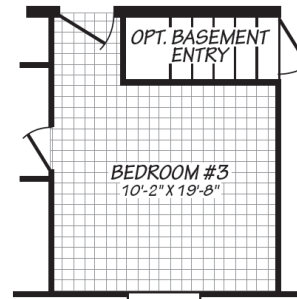

Swannanoa

Blue Ridge Multi-Wide Series

1,501 SQ. FT. (Approximate) 3 Bedroom, 2 Bath

Last Updated: 10-24-23

OPT. GLAMOUR BATH

OPT. 72" TILE SHOWER

FACTORY EXPO HOME CENTERS

90 Weaver Street
Rocky Mount, VA 24151