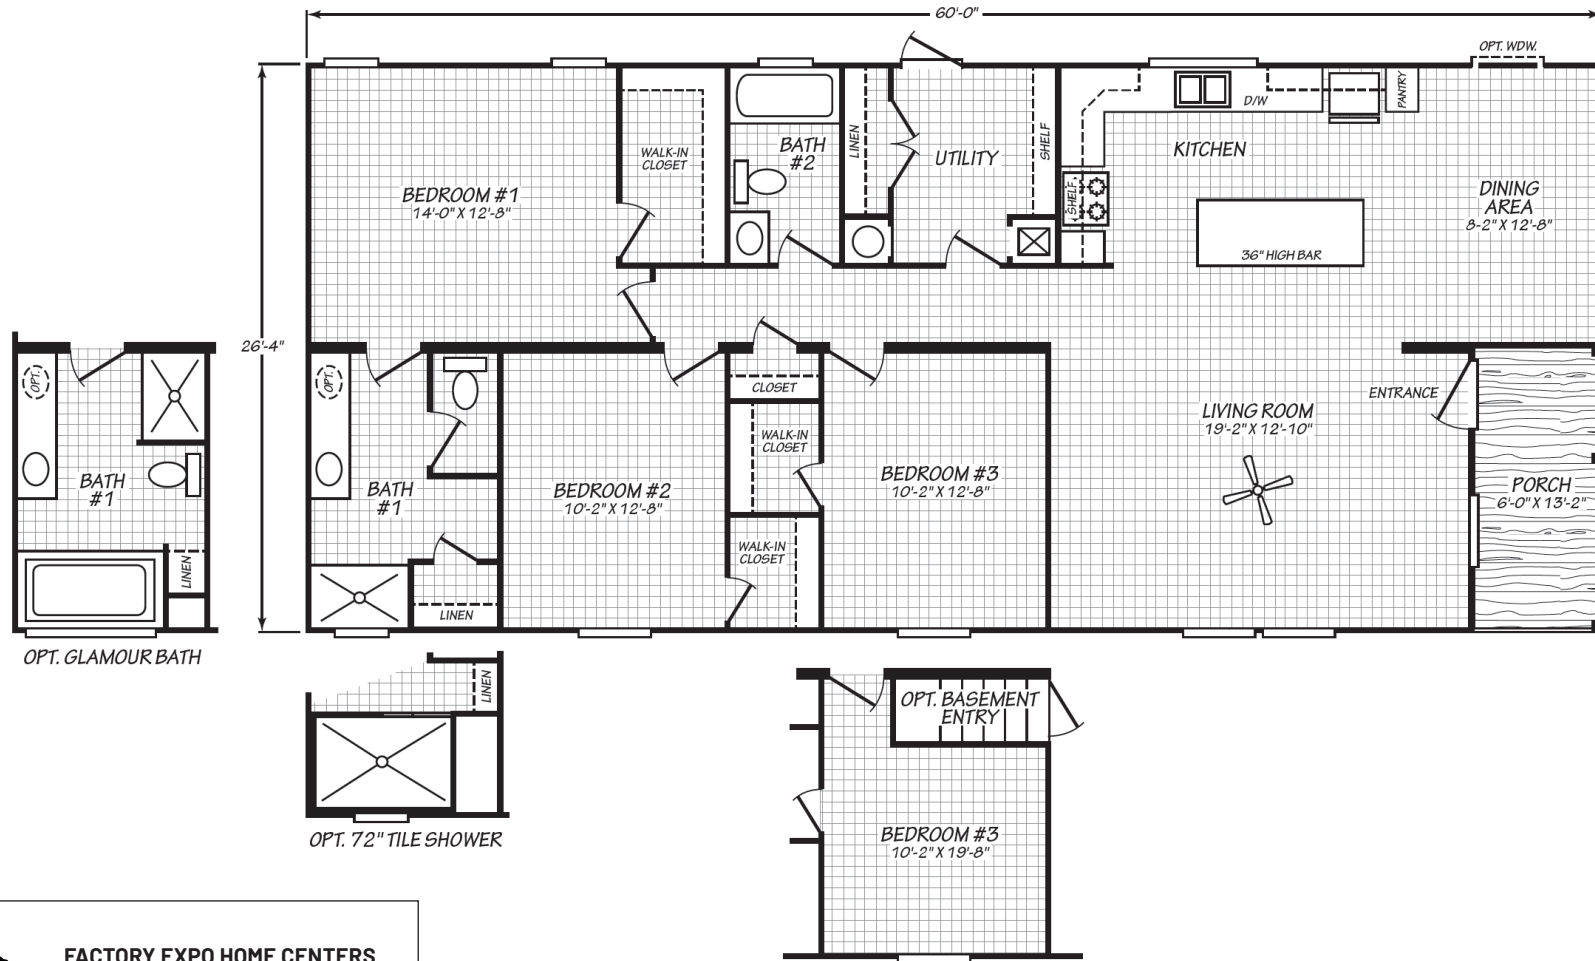

Swannanoa

Blue Ridge Multi-Wide Series

1,501 SQ. FT. (Approximate) 3 Bedroom, 2 Bath

Last Updated: 10-24-23

OPT. GLAMOUR BATH

OPT. 72" TILE SHOWER

FACTORY EXPO HOME CENTERS

90 Weaver Street
Rocky Mount, VA 24151