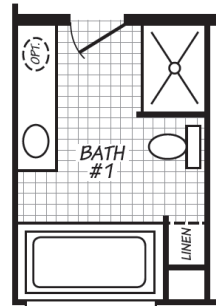

Swannanoa

Blue Ridge Multi-Wide Series

1,501 SQ. FT. (Approximate) 3 Bedroom, 2 Bath

Last Updated: 10-24-23

OPT. GLAMOUR BATH

OPT. 72" TILE SHOWER

FACTORY EXPO HOME CENTERS

90 Weaver Street
Rocky Mount, VA 24151