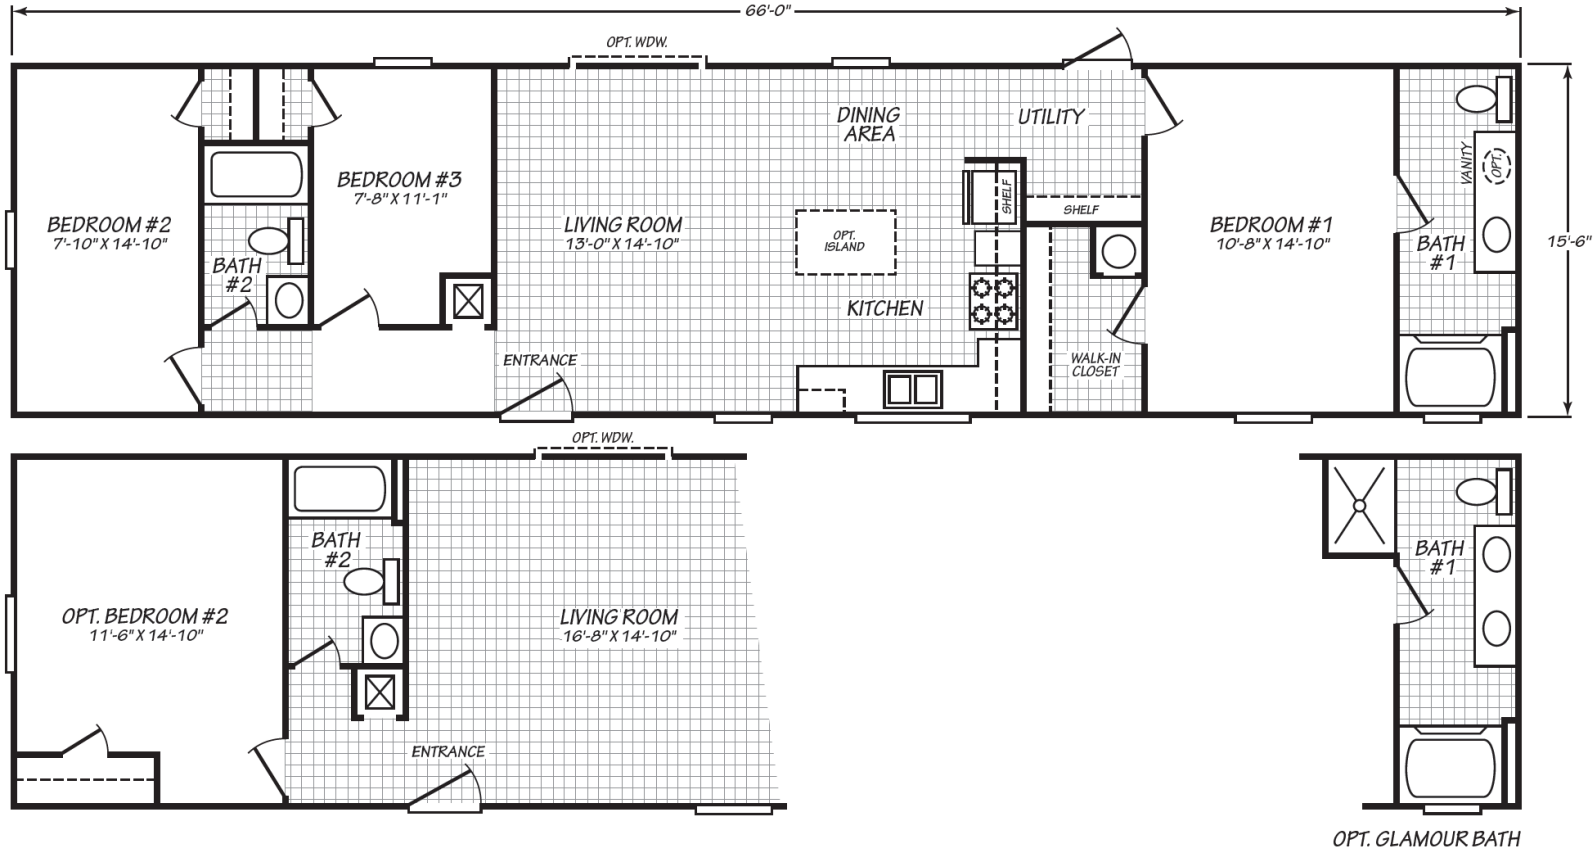

# Richlands

Blue Ridge Single Series

1,023 SQ. FT. (Approximate) 3 Bedrooms, 2 Baths

Last Updated: 3-22-24

**FACTORY EXPO HOME CENTERS**  
 90 Weaver Street  
 Rocky Mount, VA 24151

**FactoryExpoMobileHomes.com | 1-800-574-8523**