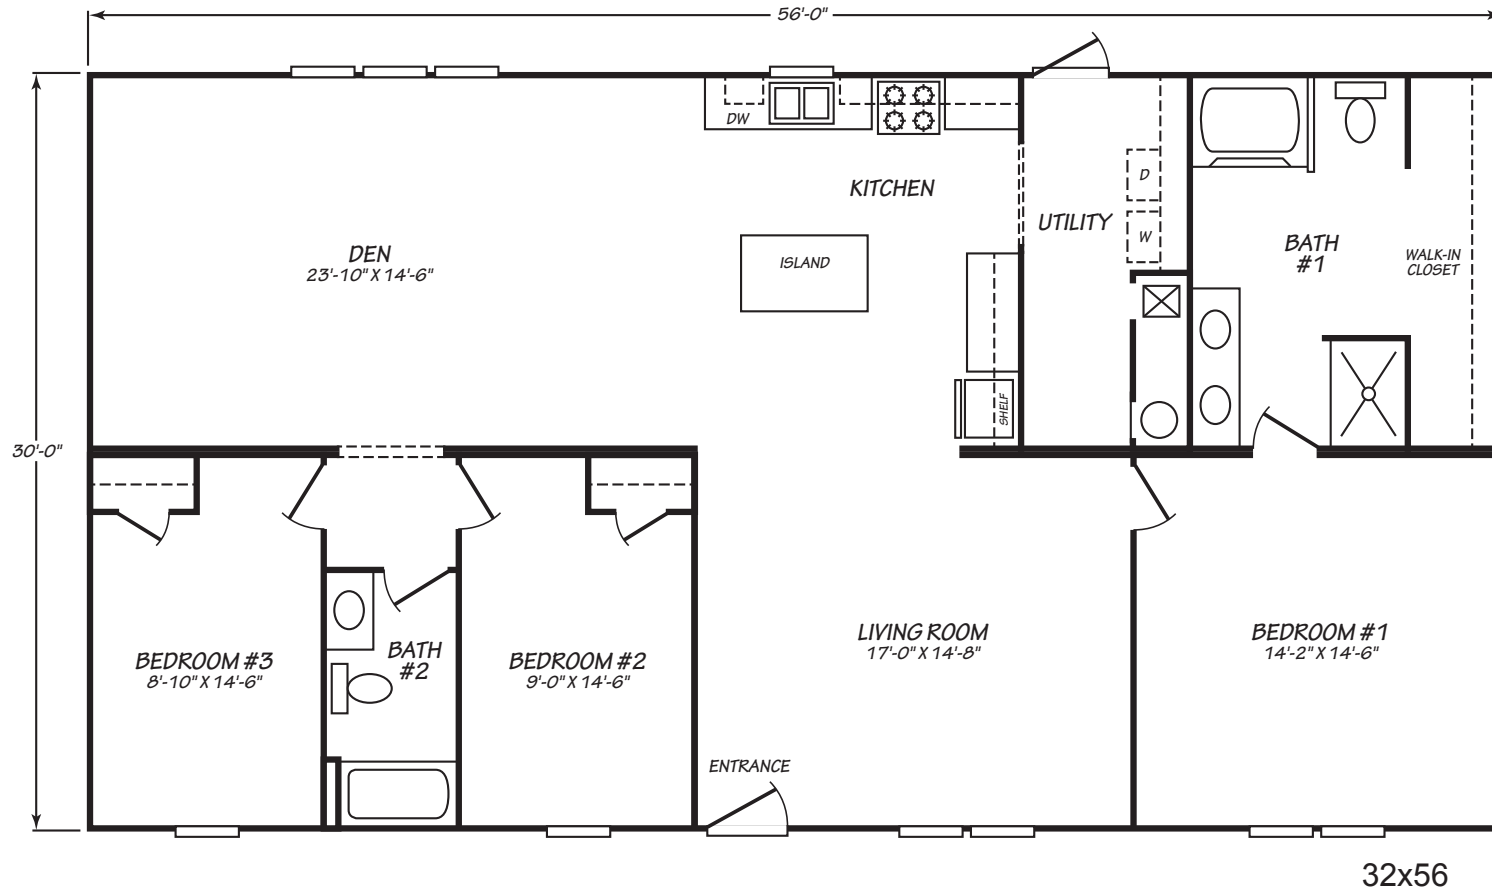

Penhook

Phoenix Series

1,680 SQ. FT. (Approximate) 3 Bedroom, 2 Bath

Last Updated: 8-30-23

FACTORY EXPO HOME CENTERS
90 Weaver Street
Rocky Mount, VA 24151

FactoryExpoMobileHomes.com | 1-800-574-8523

IMPORTANT: Alta Cima Corp reserves the right to modify, cancel or substitute products or features of this event at any time without prior notice or obligation. Pictures and other promotional materials are representative and may depict or contain floor plans, square footages, elevations, options, upgrades, extra design features, decorations, floor coverings, specialty light fixtures, custom paint and wall coverings, window treatments, landscaping, sound and alarm systems, furnishings, appliances, and other designer/decorator features and amenities that are not included as part of the home and/or may not be available at all locations. Home, pricing and community information is subject to change, and homes to prior sale, at any time without notice or obligation. ©2020 Alta Cima Corp. All rights reserved.