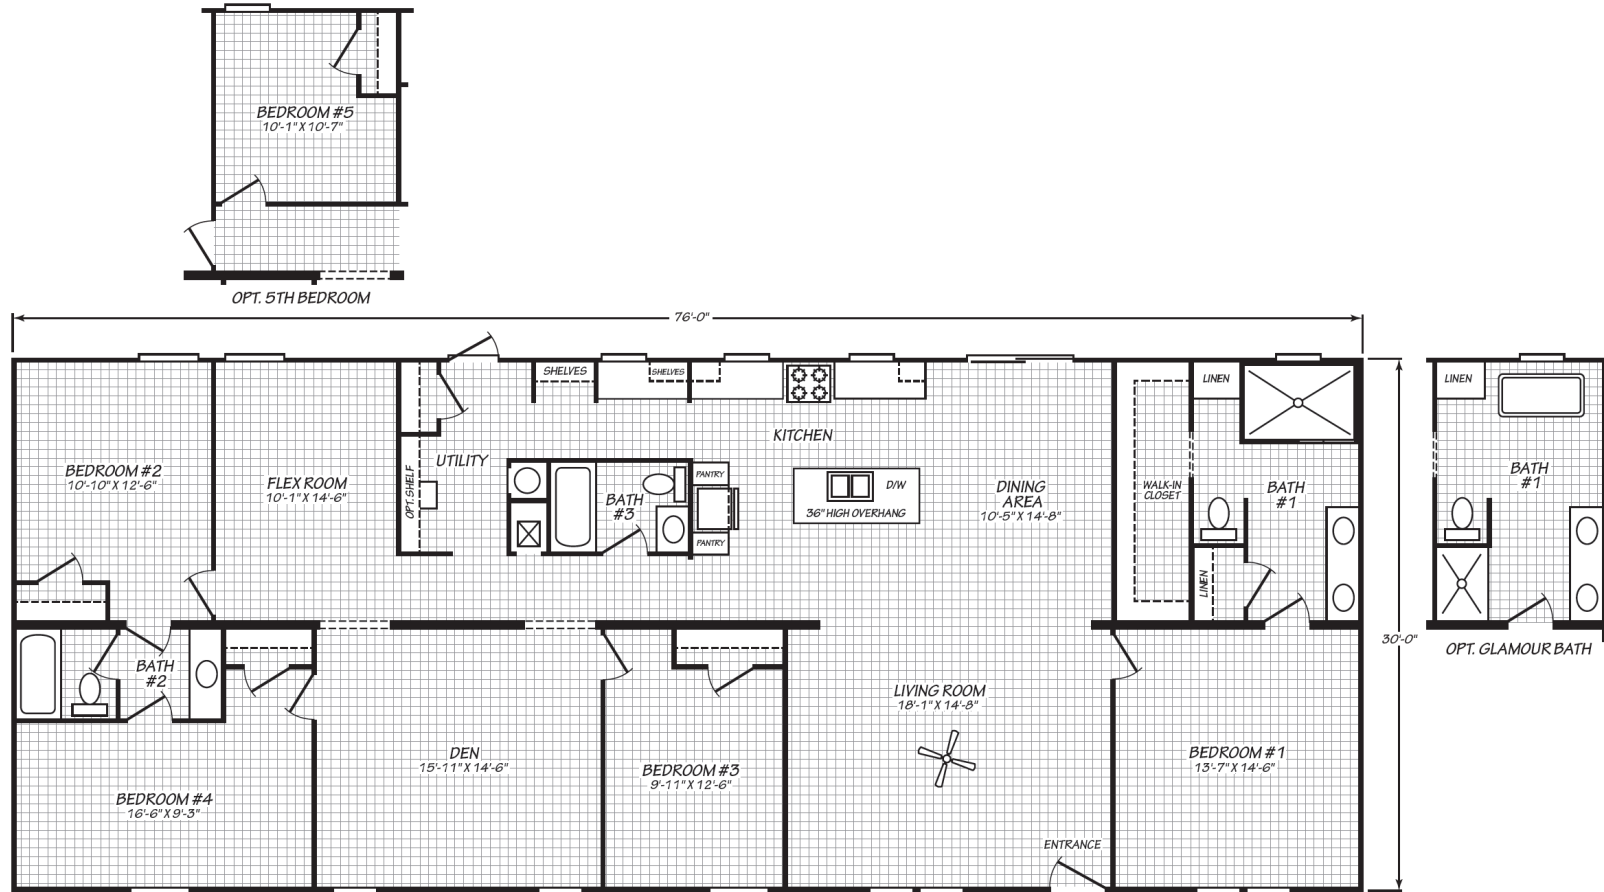

Mayberry

Blue Ridge Multi-Wide Series

2,280 SQ. FT. (Approximate) 4 Bedroom, 3 Bath

Last Updated: 8-23-23

FACTORY EXPO HOME CENTERS
 90 Weaver Street
 Rocky Mount, VA 24151

FactoryExpoMobileHomes.com | 1-800-574-8523