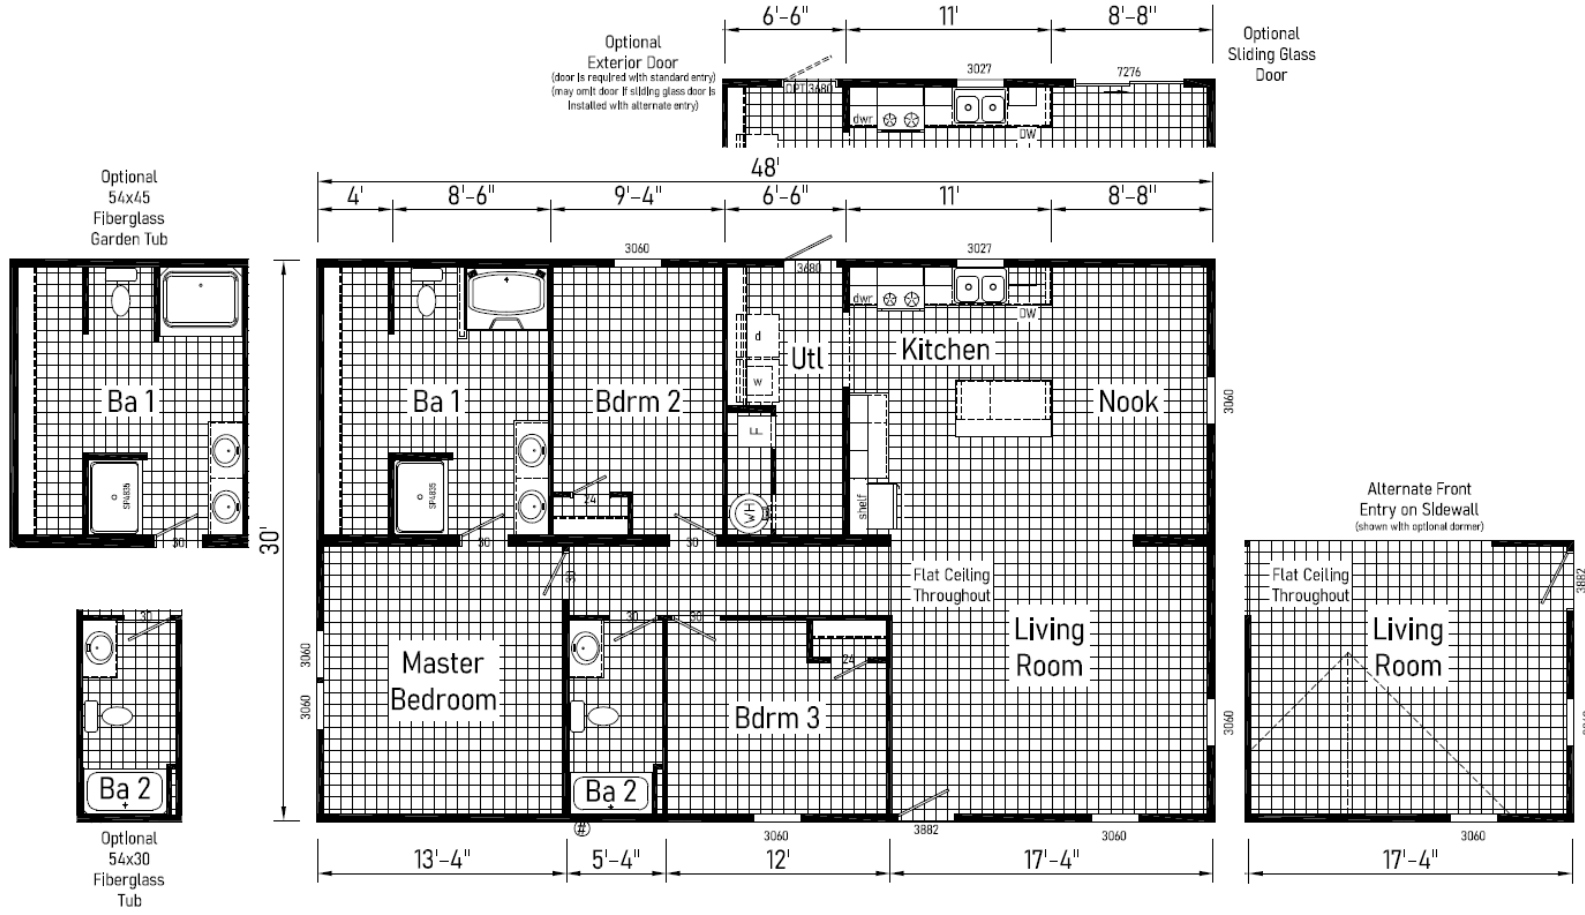

Marlington

Phoenix Series

1,440 SQ. FT. (Approximate) 3 Bedroom, 2 Bath

Last Updated: 3-25-24

FACTORY EXPO HOME CENTERS
90 Weaver Street
Rocky Mount, VA 24151

FactoryExpoMobileHomes.com | 1-800-574-8523

IMPORTANT: Alta Cima Corp reserves the right to modify, cancel or substitute products or features of this event at any time without prior notice or obligation. Pictures and other promotional materials are representative and may depict or contain floor plans, square footages, elevations, options, upgrades, extra design features, decorations, floor coverings, specialty light fixtures, custom paint and wall coverings, window treatments, landscaping, sound and alarm systems, furnishings, appliances, and other designer/decorator features and amenities that are not included as part of the home and/or may not be available at all locations. Home, pricing and community information is subject to change, and homes to prior sale, at any time without notice or obligation. ©2020 Alta Cima Corp. All rights reserved.