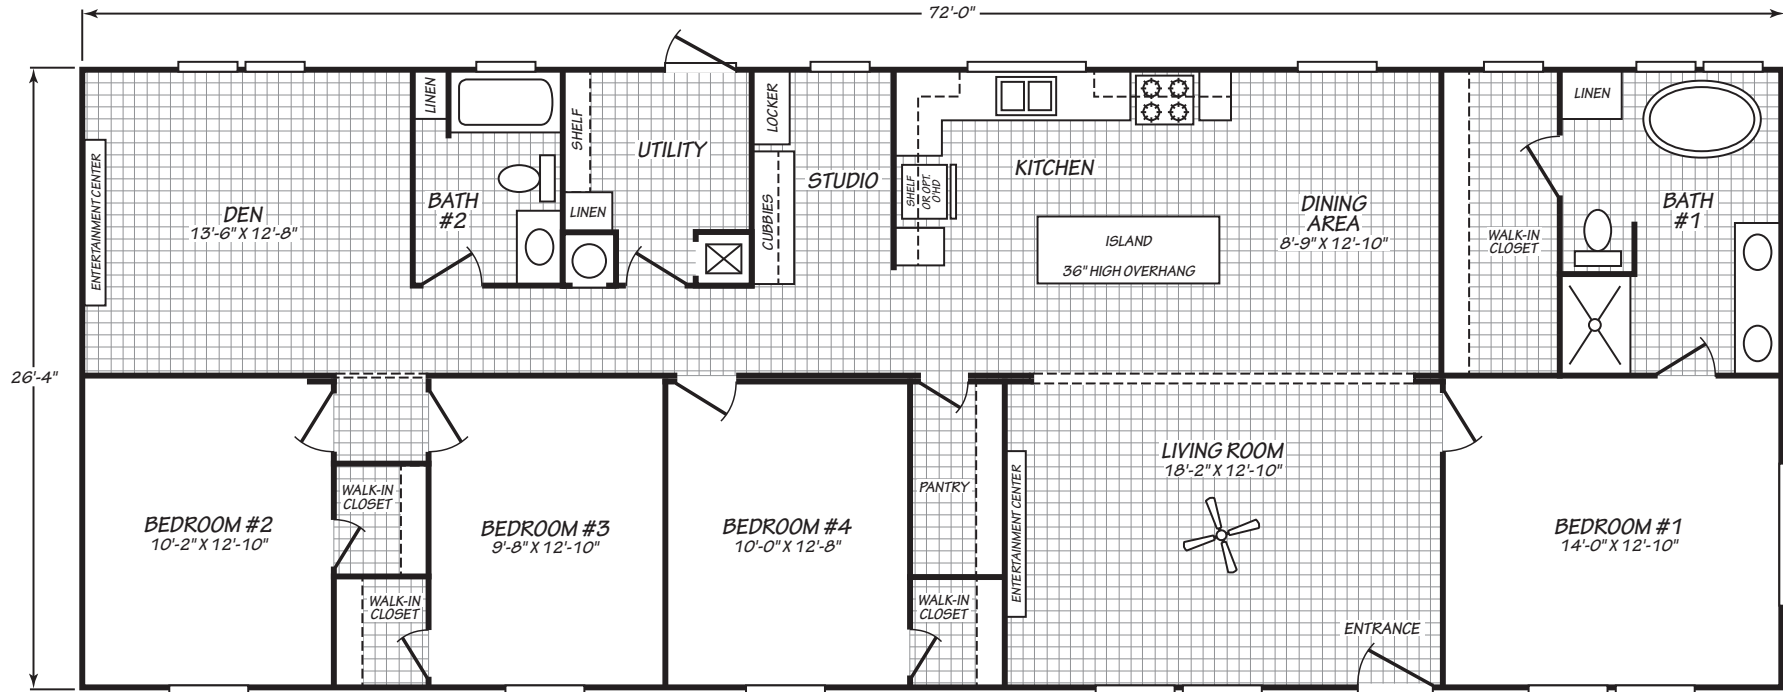

Huddleston

Berkshire Series

1,896 SQ. FT. (Approximate) 4 Bedroom, 2 Bath

Last Updated: 4-6-22

FACTORY EXPO HOME CENTERS

90 Weaver Street
Rocky Mount, VA 24151

FactoryExpoMobileHomes.com | 1-800-574-8523

IMPORTANT: Alta Cima Corp reserves the right to modify, cancel or substitute products or features of this event at any time without prior notice or obligation. Pictures and other promotional materials are representative and may depict or contain floor plans, square footages, elevations, options, upgrades, extra design features, decorations, floor coverings, specialty light fixtures, custom paint and wall coverings, window treatments, landscaping, sound and alarm systems, furnishings, appliances, and other designer/decorator features and amenities that are not included as part of the home and/or may not be available at all locations. Home, pricing and community information is subject to change, and homes to prior sale, at any time without notice or obligation. ©2020 Alta Cima Corp. All rights reserved.