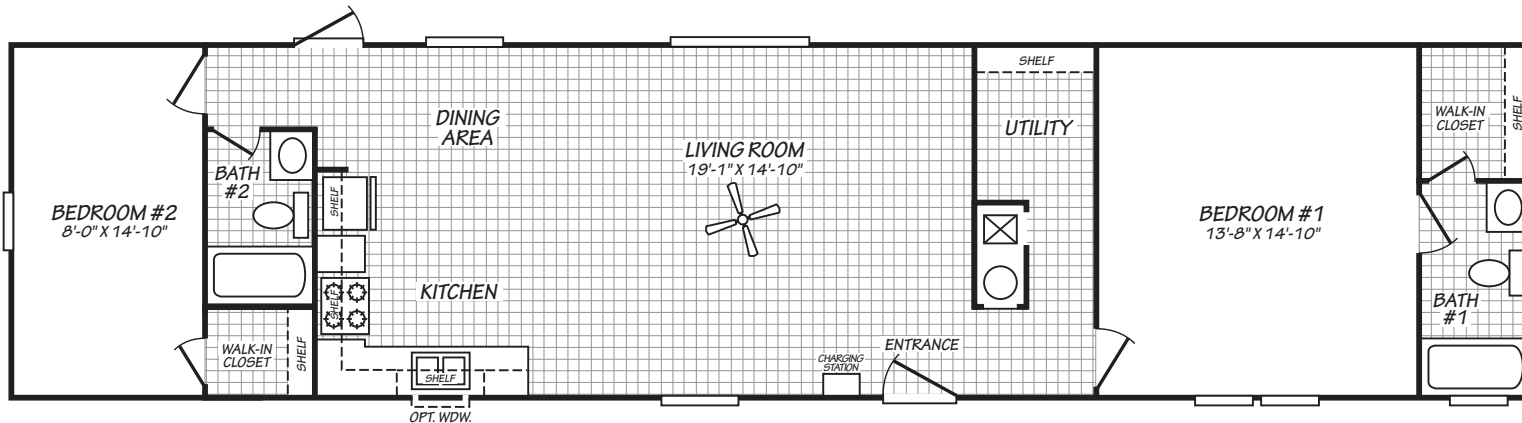

Holley

Blue Ridge Single Series

1,023 SQ. FT. (Approximate) 3 Bedrooms, 2 Baths

Last Updated: 6-6-22

ALT. BEDROOM #2 PLAN

FACTORY EXPO HOME CENTERS

90 Weaver Street
Rocky Mount, VA 24151

FactoryExpoMobileHomes.com | 1-800-574-8523