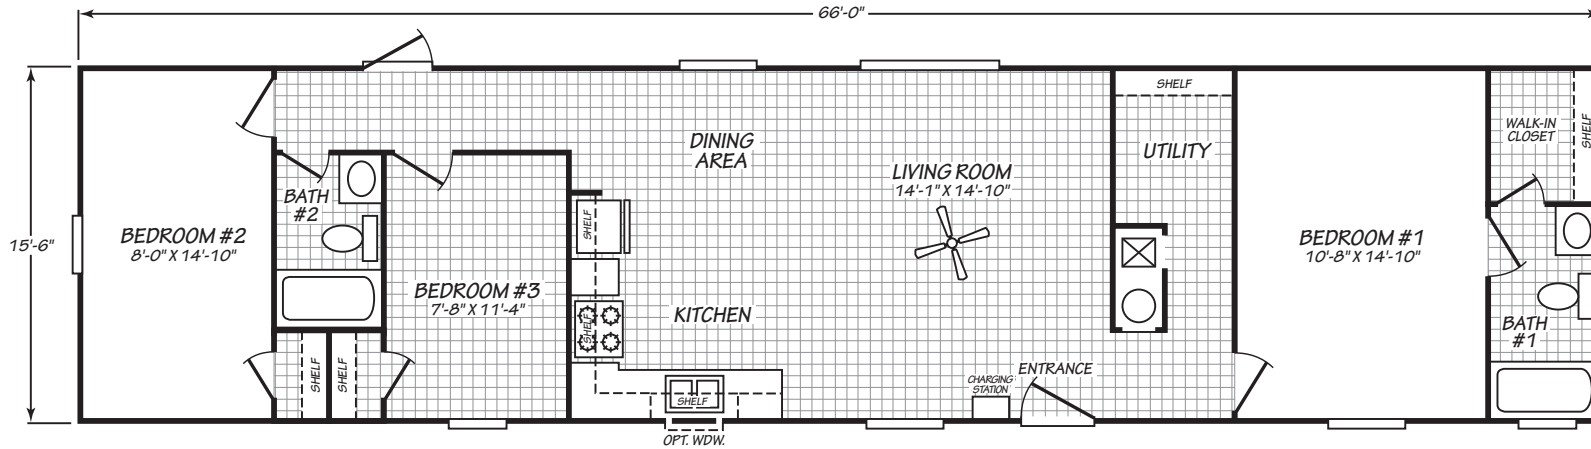

Holley

Blue Ridge Single Series

1,023 SQ. FT. (Approximate) 3 Bedrooms, 2 Baths

Last Updated: 6-6-22

ALT. BEDROOM #2 PLAN

FACTORY EXPO HOME CENTERS

90 Weaver Street
Rocky Mount, VA 24151

FactoryExpoMobileHomes.com | 1-800-574-8523