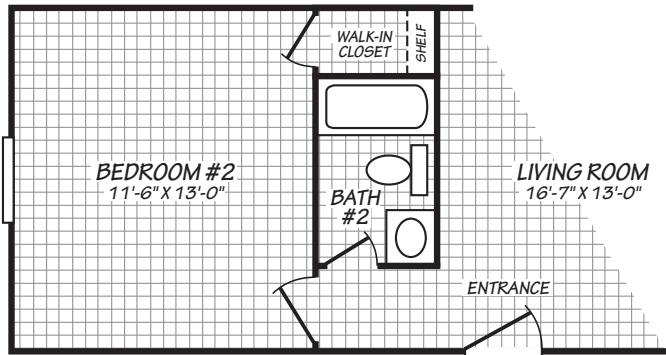

Fox Creek

Blue Ridge Single Series

902 SQ. FT. (Approximate) 3 Bedroom, 2 Bath

Last Updated: 3-23-21

OPTIONAL BEDROOM #2

FACTORY EXPO HOME CENTERS
90 Weaver Street
Rocky Mount, VA 24151

FactoryExpoMobileHomes.com | 1-800-574-8523