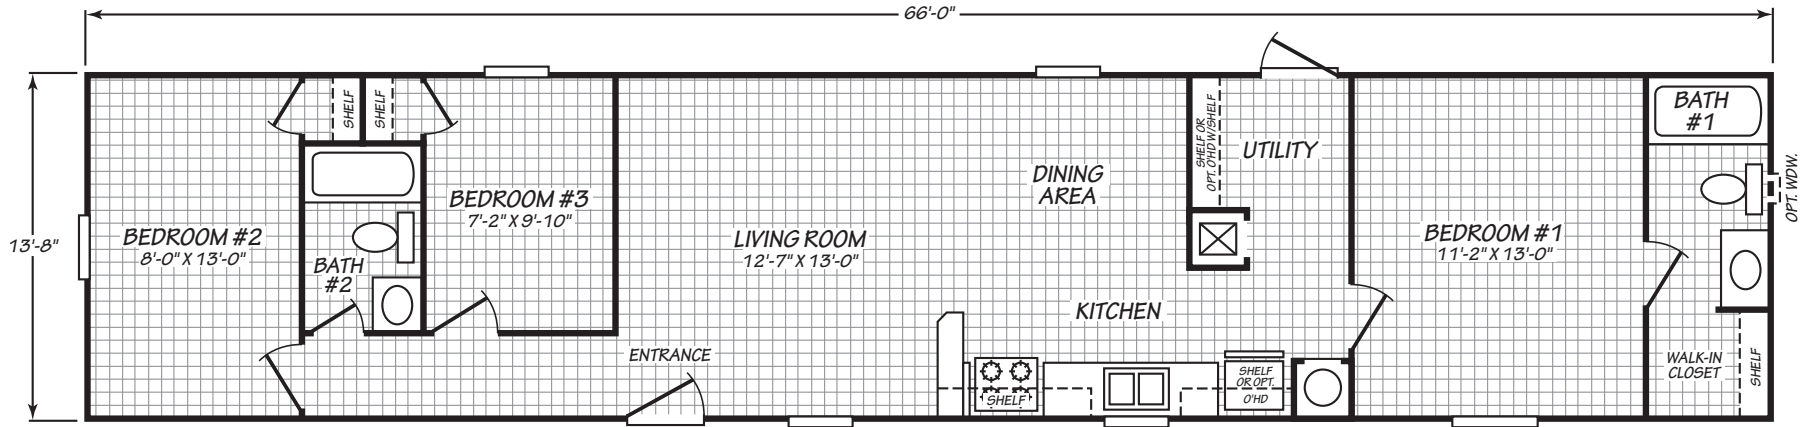

Fox Creek

Blue Ridge Single Series

902 SQ. FT. (Approximate) 3 Bedroom, 2 Bath

Last Updated: 3-23-21

OPTIONAL BEDROOM #2

FACTORY EXPO HOME CENTERS
90 Weaver Street
Rocky Mount, VA 24151

FactoryExpoMobileHomes.com | 1-800-574-8523