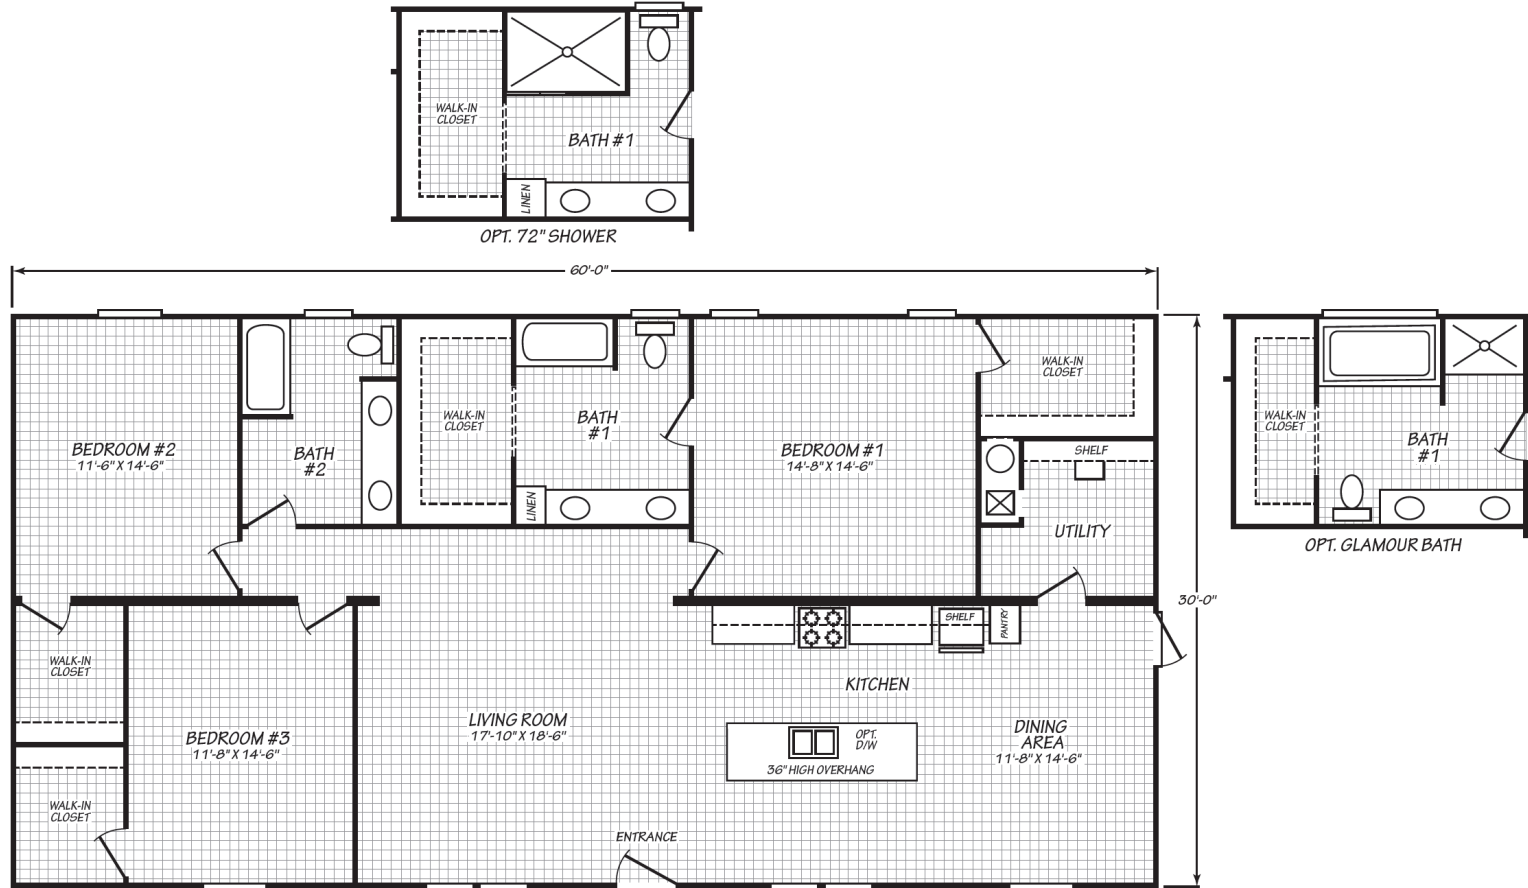

Fisherville

Blue Ridge Multi-Wide Series

1,800 SQ. FT. (Approximate) 3 Bedroom, 2 Bath

Last Updated: 11-6-23

FACTORY EXPO HOME CENTERS
 90 Weaver Street
 Rocky Mount, VA 24151

FactoryExpoMobileHomes.com | 1-800-574-8523