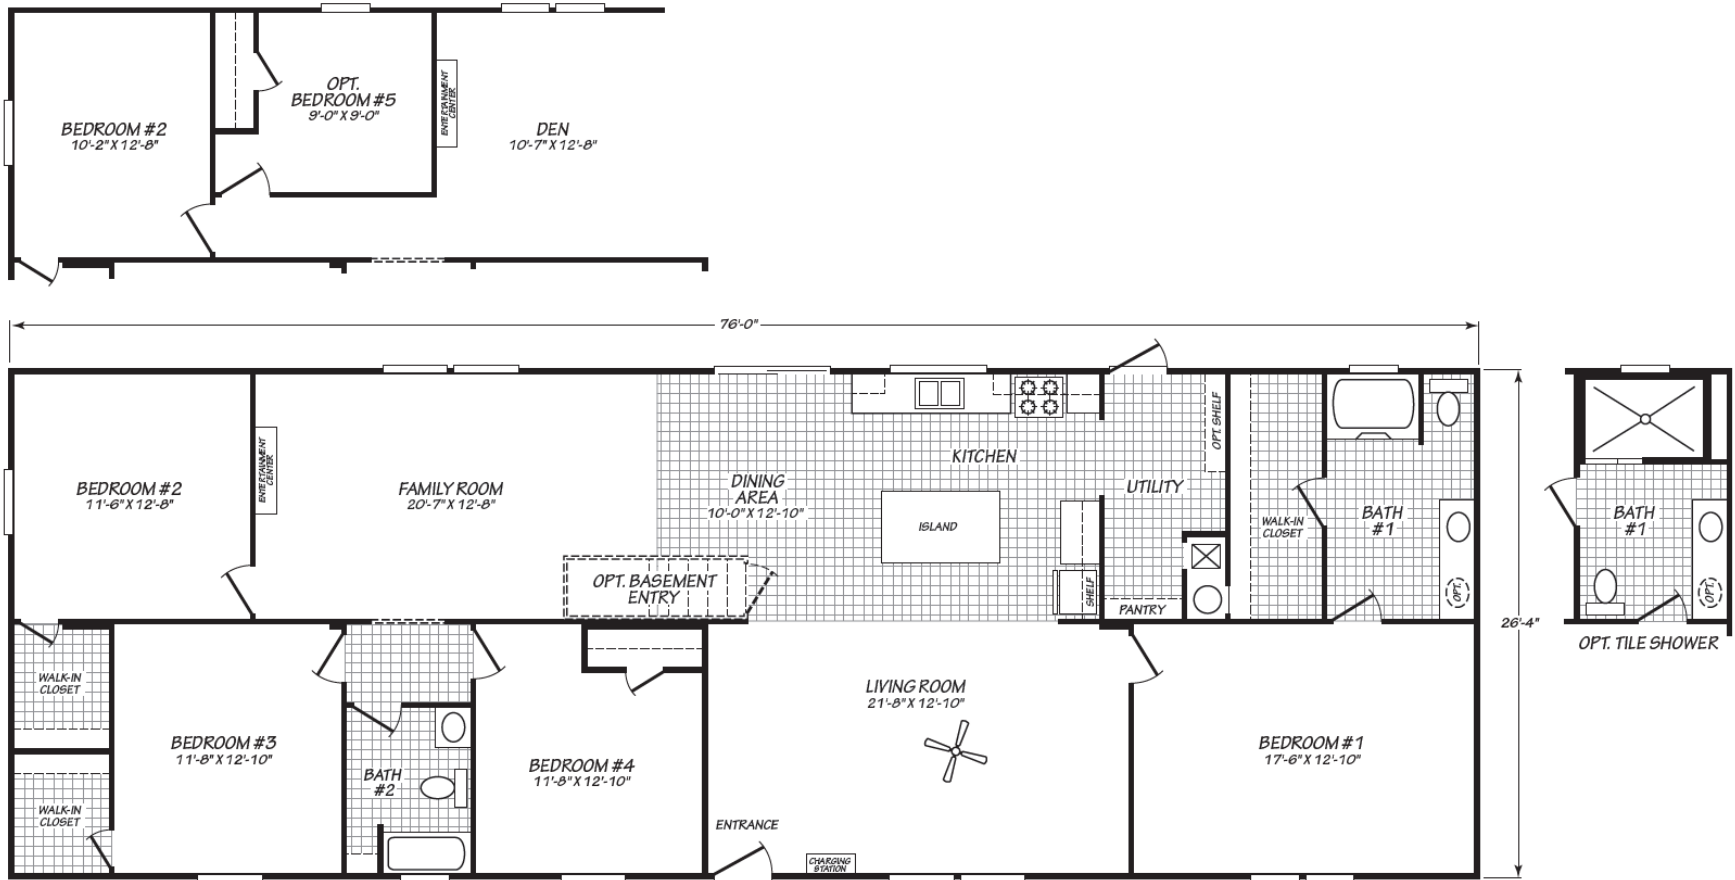

# Callaway

Blue Ridge Multi-Wide Series

2,001 SQ. FT. (Approximate) 4 Bedroom, 2 Bath

Last Updated: 7-25-22

**FACTORY EXPO HOME CENTERS**  
 90 Weaver Street  
 Rocky Mount, VA 24151

**FactoryExpoMobileHomes.com | 1-800-574-8523**