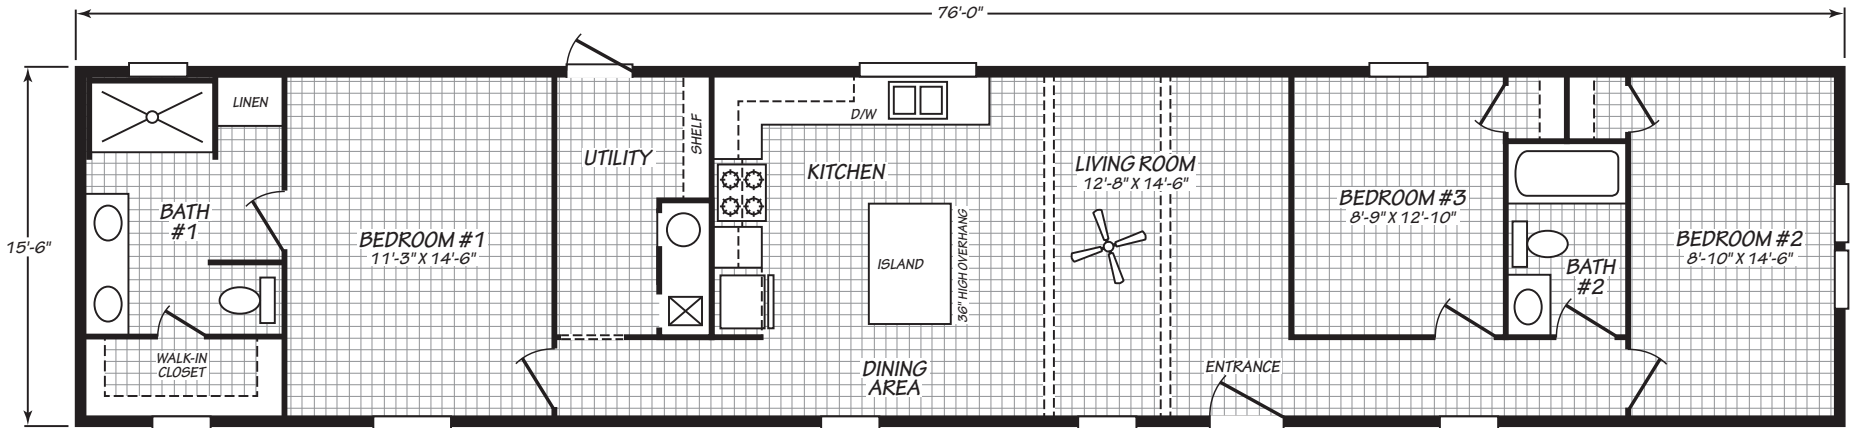

Bentley

Blue Ridge Single Series

1,178 SQ. FT. (Approximate) 3 Bedrooms, 2 Baths

Last Updated: 1-24-24

FACTORY EXPO HOME CENTERS
90 Weaver Street
Rocky Mount, VA 24151

FactoryExpoMobileHomes.com | 1-800-574-8523