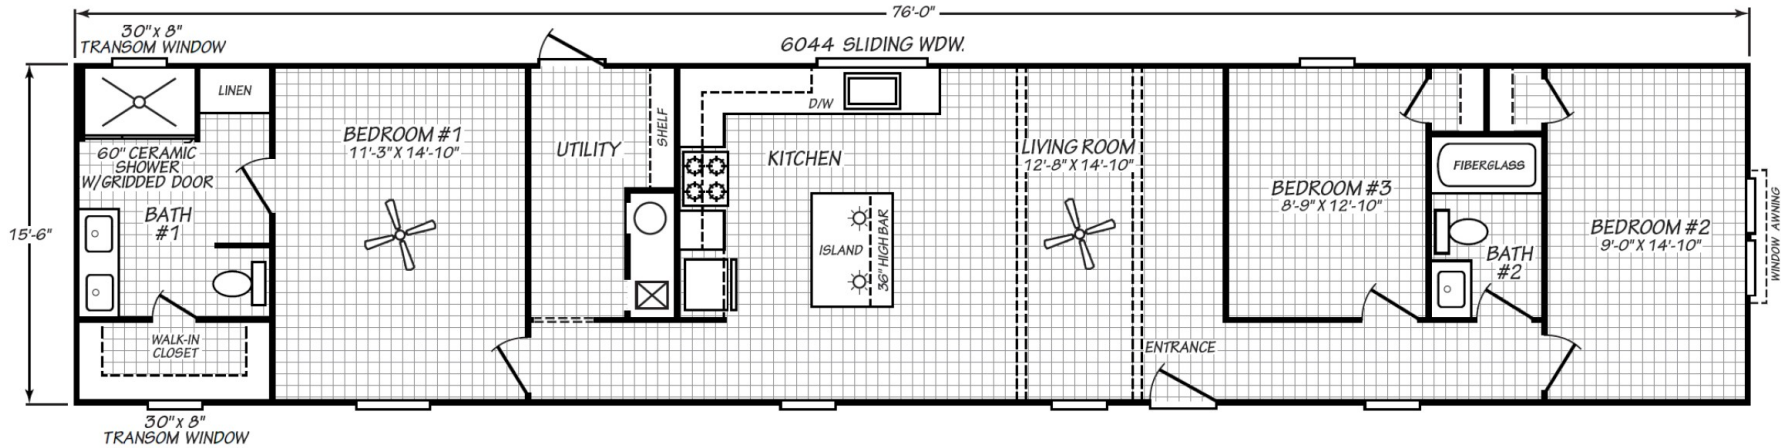

Bentley

Blue Ridge Single Series

1,178 SQ. FT. (Approximate) 3 Bedrooms, 2 Baths

Last Updated: 3-14-24

OPT. 2 BEDROOM PLAN

FACTORY EXPO HOME CENTERS
 90 Weaver Street
 Rocky Mount, VA 24151

FactoryExpoMobileHomes.com | 1-800-574-8523