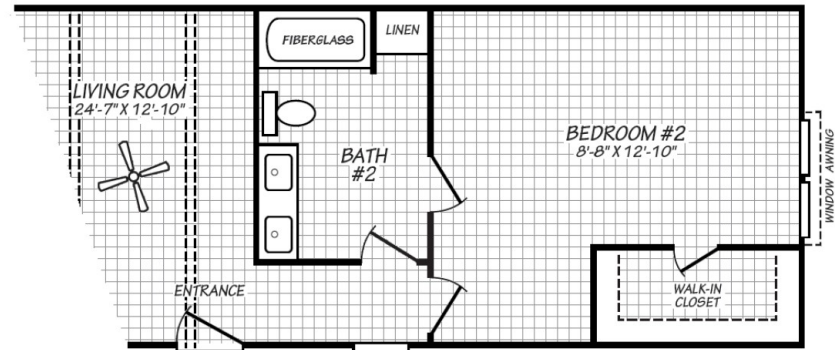

Bentley

Blue Ridge Single Series

1,178 SQ. FT. (Approximate) 3 Bedrooms, 2 Baths

Last Updated: 3-14-24

OPT. 2 BEDROOM PLAN

FACTORY EXPO HOME CENTERS
 90 Weaver Street
 Rocky Mount, VA 24151

FactoryExpoMobileHomes.com | 1-800-574-8523