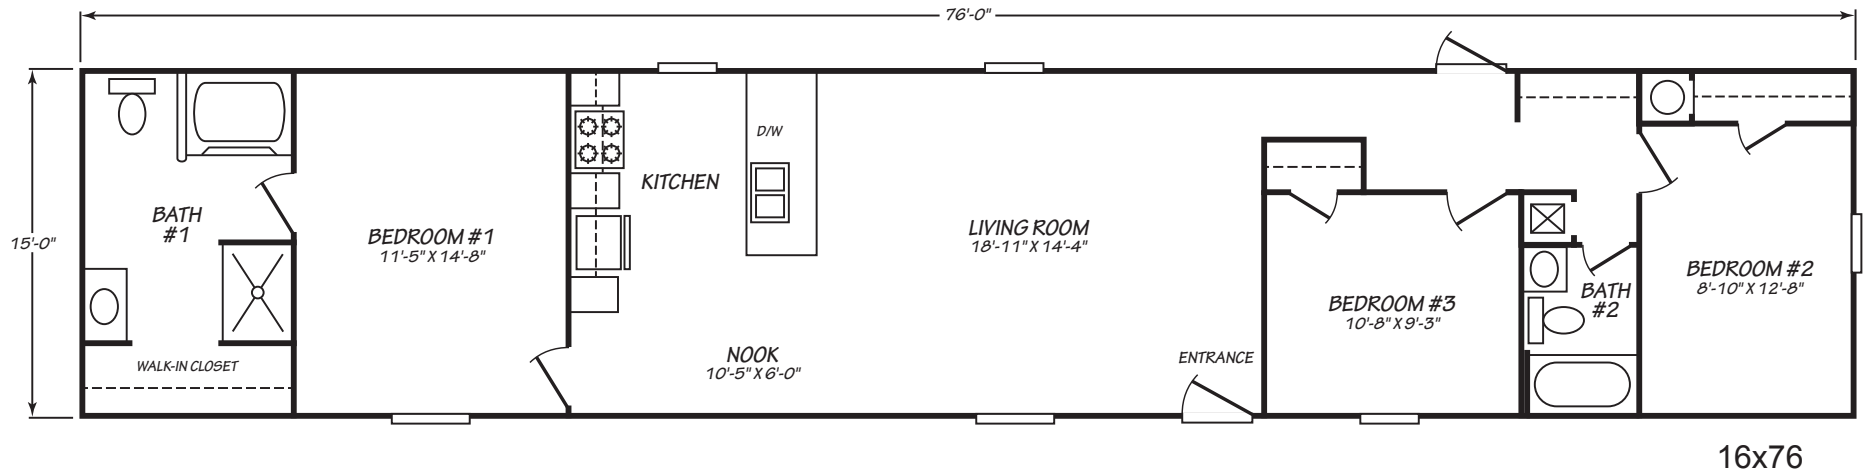

# Allisonia

Phoenix Series

1,140 SQ. FT. (Approximate) 3 Bedroom, 2 Bath

Last Updated: 8-30-23

**FACTORY EXPO HOME CENTERS**  
90 Weaver Street  
Rocky Mount, VA 24151

**FactoryExpoMobileHomes.com | 1-800-574-8523**